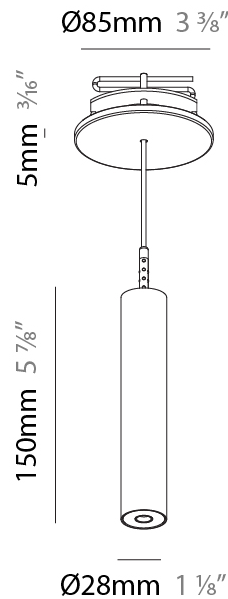

ELECTRICAL

Lamp Type: LED (Zhaga Standard)
Input Wattage (W): 6.6
Total Output Wattage (W): 6
Dimming: Tri-Mode (Non-Dimming and Phase Dimming (120Vac only) and 0-10V Dimming)
Driver Included: Yes
Driver Location: External
Driver Type: Constant Current - Universal
Driver Class: Class 2
Housing: ENCP3 w/Quick Connect
Input Voltage (V): 120 - 277
Constant Current (MA): 500

LED

Number of LEDs: 1
Color Temperature (°K): 2700 / 3000 / 4000
Max. Delivered Lumen (lm): 330 / 360 / 380
CRI: >90 CRI
Lamp Life (hrs): 50000
Upon Request: ***3500K available in minimum quantities (larger quantities upon request)

OPTICAL

Optic°: 24 / 32 / 34 / 55 / 58

RATINGS AND CERTIFICATIONS

Certified By: Certified for North American Standards
IP rating: IP20

Zaneen Group Inc. © 2024, T 1800-388-3382, F 416-247-9319, www.zaneen.com

Available for International specifications by adding 'INT' at the end of the existing Model #. For assistance on 'custom' specifications, contact zteam@zaneen.com. In a constant effort to supply the best product, we reserve the right to change specifications or materials without notice. The most recent specification sheets are found at zaneen.com