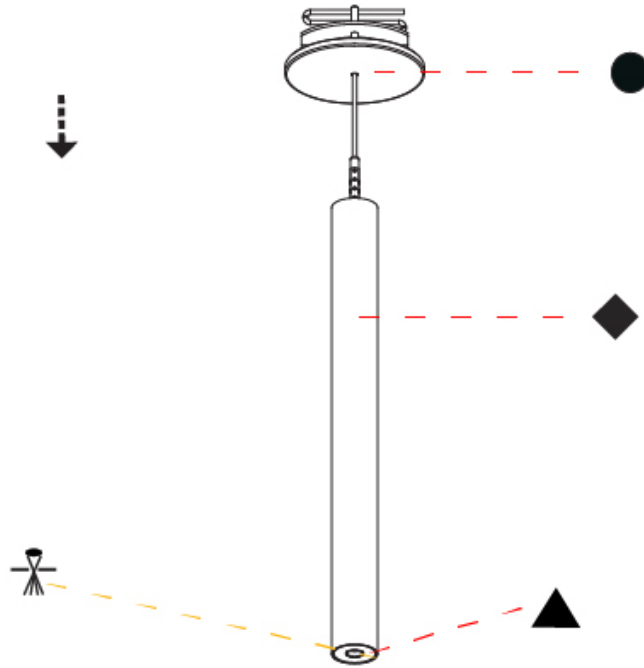

Shape: Cylinder
 Diameter (mm): 28
 Diameter (in): 1 1/8
 Height (mm): 150
 Height (in): 5 7/8
 Max. Overall Height (mm): 2150
 Max. Overall Height (in): 84 3/8
 Min. Recessing Depth (mm): 75
 Min. Recessing Depth (in): 2 15/16
 Light Distribution: Downlight
 Weight (kg): 0.274
 Weight (lbs): 0.60
 Fixture Finish: SSR / BKV / CWI / CRY / HAB / LAG / UFT / ITA / RUA / RUR / MIC / FTG / MYG / TWT / LOD / PUS / FRO / FUP / KIA / POP / BLS / SPG / MEY / GOH / GUM / CHC / COM / ABZ / JAG / OBR / MOS / ROR
 Fixture Material: Aluminum
 Cable Details: 2000mm or 4000mm Black Cable
 Cut-out Measurements: 68mm / 2 11/16"

Shape: Cylinder
 Diameter (mm): 28
 Diameter (in): 1 1/8
 Height (mm): 300
 Height (in): 11 13/16
 Max. Overall Height (mm): 2300
 Max. Overall Height (in): 90 3/16
 Min. Recessing Depth (mm): 75
 Min. Recessing Depth (in): 2 15/16
 Light Distribution: Downlight
 Weight (kg): 0.389
 Weight (lbs): 0.856
 Fixture Finish: SSR / BKV / CWI / CRY / HAB / LAG / UFT / ITA / RUA / RUR / MIC / FTG / MYG / TWT / LOD / PUS / FRO / FUP / KIA / POP / BLS / SPG / MEY / GOH / GUM / CHC / COM / ABZ / JAG / OBR / MOS / ROR
 Fixture Material: Aluminum
 Cable Details: 2000mm or 4000mm Black Cable
 Cut-out Measurements: 68mm / 2 11/16"

OPTICAL

Optic°: 24 / 32 / 34 / 55 / 58

RATINGS AND CERTIFICATIONS

Certified By: Certified for North American Standards
 IP rating: IP20

HANGOVER PLUG MONOPOINT RECESSED CANOPY SUSPENSION

A30840-

PROJECT
TYPE
SPECIFIER
QUANTITY
DATE